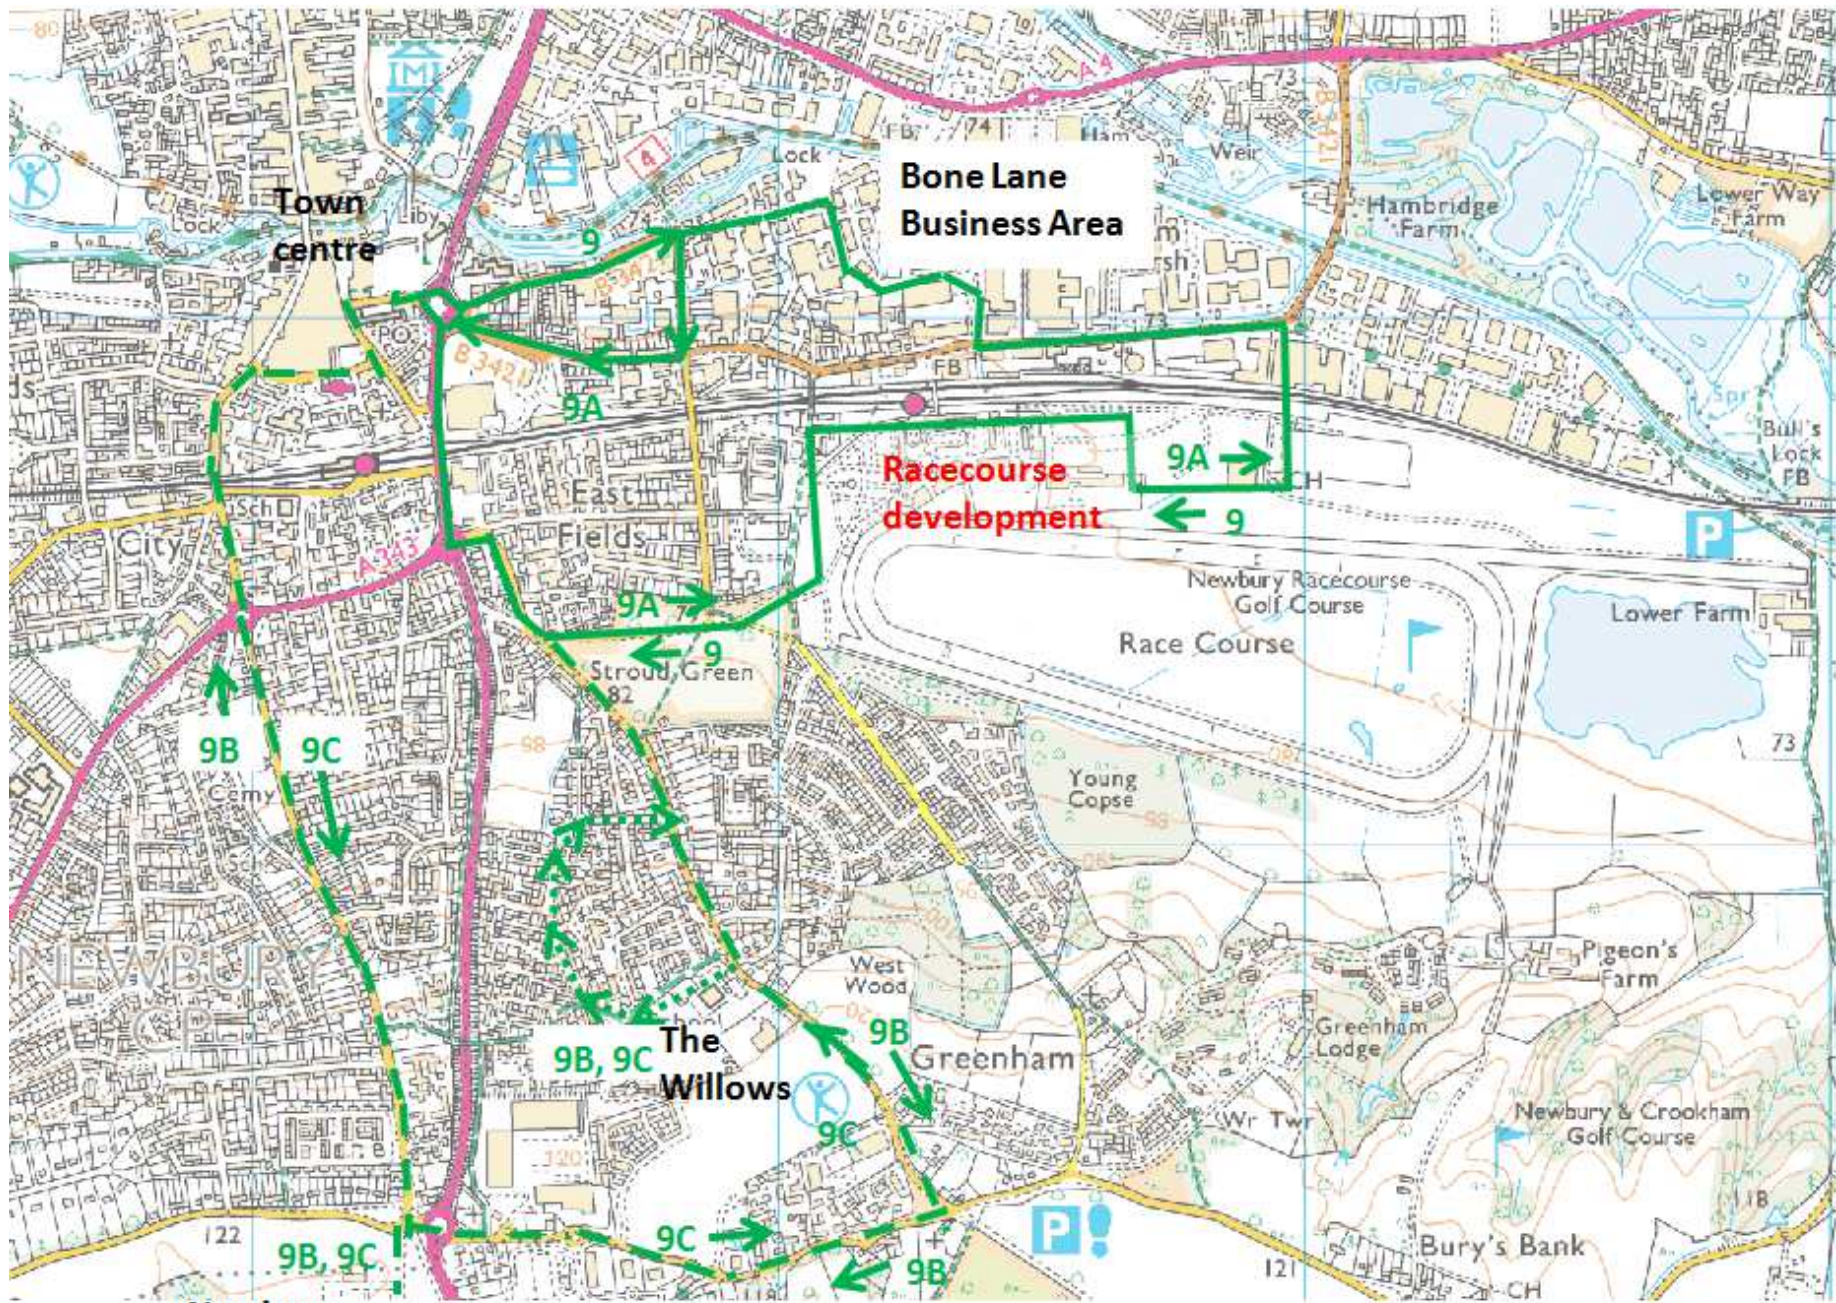

9A Newbury town centre-Racecourse development-Newbury town centre (ANTICLOCKWISE CIRCULAR)

9B Newbury town centre-Racecourse development-Pyle Hill-Greenham (The Nightingales)-Newbury College-Newtown Road (The Oaks)-Newbury town centre (SCHOOLDAYS - MORNING)

Service number ->	9A	9A	9C	9A	9A	9A	9A	9A	9A	9A	9A	9A
NOTES ->		NSch & Sat	Sch	NSch & Sat								
Newbury Bus Station (Bay E)	1420	1450	1500	1520	1550	1620	1650	1730	1800	1830	1900	
Newtown Road, <b>The Oaks</b> (opposite The Oaks)			1506									
Newbury College (College campus bus shelter)			1508									
Greenham, <b>The Nightingales</b> (beside Willows Primary Sch)			1515									
Greenham Road, <b>The Plough PH</b> (beside The Plough)			1525									
Greenham Road, <b>Chapel Corner</b> (opposite old Chapel)	1425	1455		1525	1555	1625	1655	1735	1805	1835	1905	
Racecourse Estate, <b>Rondetto Avenue</b> (beside Rondetto Ave)	1427	1457	1527	1527	1557	1627	1657	1737	1807	1837	1907	
Racecourse Estate, <b>Grandstand</b> (opposite Grandstand)	1430	1500	1530	1530	1600	1630	1700	1740	1810	1840	1910	
Hambridge Road, <b>Bone Lane foot</b> (approaching Bone Lane)	1435	1505	1535	1535	1605	1635	1705	1745	1815	1845	1915	
Newbury Bus Station	1445	1515	1545	1545	1615	1648	1725	1758	1825	1855	<b>R</b>	

NOTES: **Sch** = this journey operates at these times on Willows schooldays/Newbury College days only. **NSch & Sat** = this journey operates, at these times, in school/College holidays, and on Saturdays, only  
**R** = this journey will only continue to the Bus Station to set down any customers who have boarded at, or before, the 'Gordon Road' bus stop in Kings Road